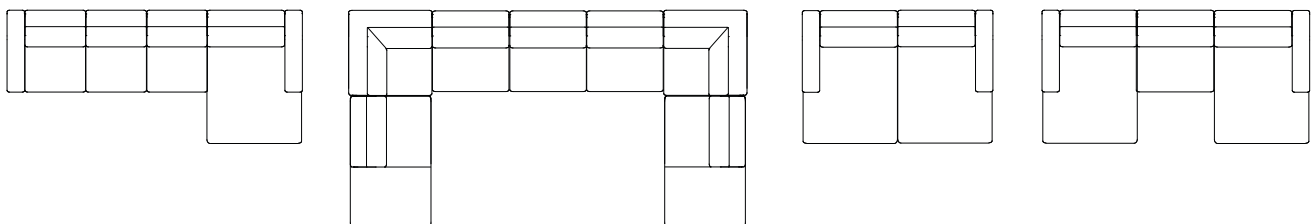

RaSiKe

SAVONA sofa

Our unique comfy cinema sofa

Features:

- Comfortable soft foam cushioning
- Lumbar and deco cushion included
- Hand-crafted and ERGONOMICALLY DESIGNED, using high-quality materials and foam allows for maximum seating comfort for hours of movie viewing experiences.
- A wide variety of luxurious fabrics or customer supplied upholstery (COM/COL).

Modularity:

Modularity allows for flexibility and freedom to make up a perfect and unique seating layout that meets design and personal requirements. Like all RaSiKe products, our SAVONA seating is modularly built and consist of different elements in several widths. With these elements, one can put together any preferred seating layout which perfectly fits your space.

Example seating layout:

single seat: ±144cm

end seat: ±104cm

end seat: ±124cm

end seat: ±104cm

end seat: ±124cm

middle seat: ±80cm

middle seat: ±100cm

longchair: ±125cm

longchair: ±125cm

end chaise: ±140cm

end chaise: ±160cm

corner seat: ±108cm