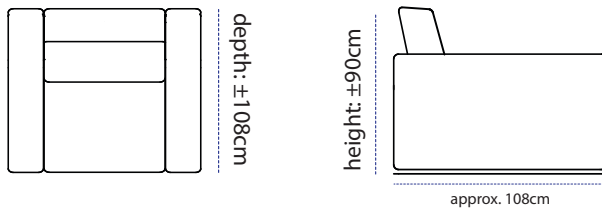

Modularity:

Modularity allows for flexibility and freedom to make up a perfect and unique seating layout that meets design and personal requirements. Like all RaSiKe products, our SAVONA seating is modularly built and consist of different elements in several widths. With these elements, one can put together any preferred seating layout which perfectly fits your space.

Example seating layout:

single seat: ±144cm

end seat: ±104cm

end seat: ±124cm

end seat: ±104cm

end seat: ±124cm

middle seat: ±80cm

middle seat: ±100cm

longchair: ±125cm

longchair: ±125cm

end chaise: ±140cm

end chaise: ±160cm

corner seat: ±108cm