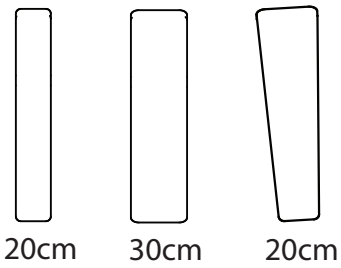

FIXED, no footrest, with manual headrest (option: motorised headrest)

RELAX - motorised wall-away system, with manual headrest (option: motorised headrest)

middle arms

club - RELAX or FIXED

middle seats

corner unit

opties

-  steel cupholders
-  small trays
-  large tray for wide middle amrest