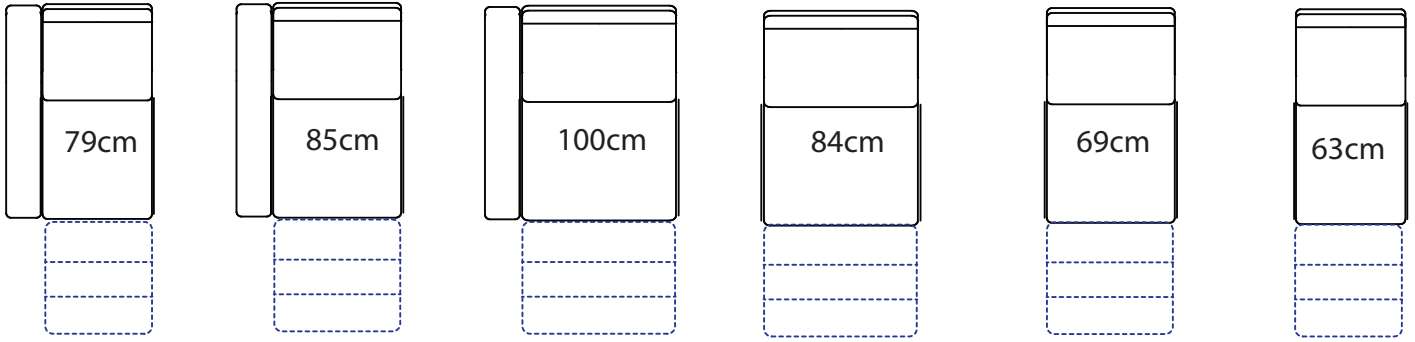

FIXED, no footrest, with manual headrest (option: motorised headrest)

RELAX - motorised wall-away system, with manual headrest (option: motorised headrest)

middle arms

club - RELAX or FIXED

middle seats

corner unit

opties

-  steel cupholders
-  small trays
-  large tray for wide middle amrest