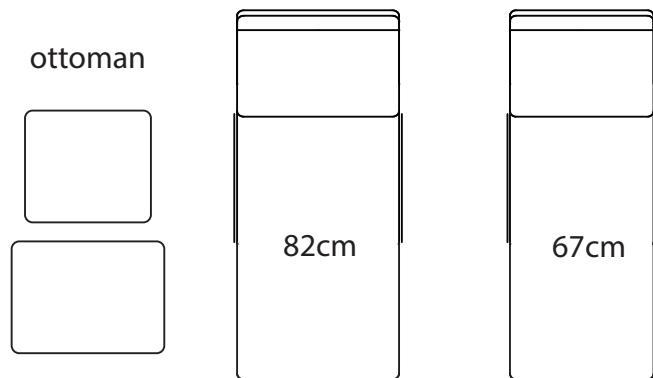

middle seats