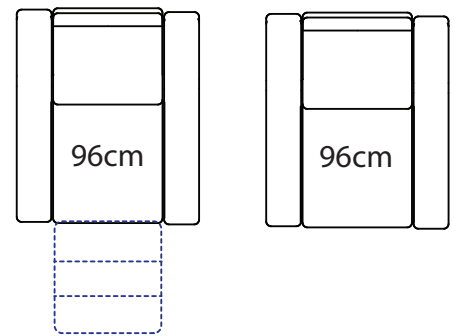

FIXED, no footrest, with manual headrest (option: motorised headrest)

RELAX - motorised wall-away system, with manual headrest (option: motorised headrest)

middle arms

club - RELAX or FIXED

middle seats

corner unit

opties

-  steel cupholders
-  small trays
-  large tray for wide middle amrest