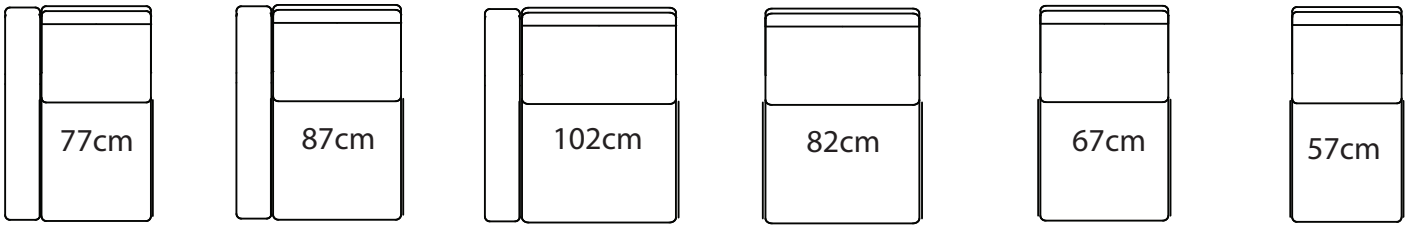

FIXED, no footrest, with manual headrest (option: motorised headrest)

RELAX - motorised wall-away system, with manual headrest (option: motorised headrest)

middle arms

club - RELAX or FIXED

middle seats

corner unit

opties

-  steel cupholders
-  small trays
-  large tray for wide middle amrest